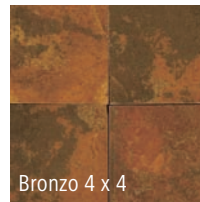

EARTH

through body porcelain

Project: St. John's Fremont Medical Building
Color Shown: Verde

Project: Signal Convenience Store
Color Shown: Random Blended

Verde Del Nilo 12 x 12

Bronzo 12 x 12

Blu Acciaio 12 x 12

Verde Del Nilo 4 x 4

Bronzo 4 x 4

Blu Acciaio 4 x 4

Stock:
12 x 12 have 14 sf/ctn
4 x 4 have 11 sf/ctn
3 x 12 bullnose sold per piece

UNIQUE TILE

417.725.5515
417.725.4411 (fax)
800.348.8453
www.uniquetile.com

PRODUCT INFORMATION

Product	Earth	
Product Description	Through Body porcelain	
Colors	3: Blu Acciano, Bronzo Antica and Verde Del Nilo	
Sizes	12"x12"	4"x4"
Trims	3"x12" Bullnose	
Marketing Info	Yes	

TECHNICAL SPECIFICATIONS