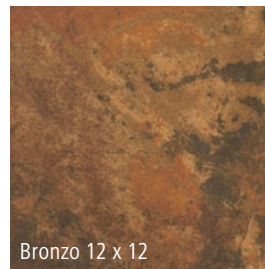

EARTH

through body porcelain

Project: St. John's Fremont Medical Building
Color Shown: Verde

Project: Signal Convenience Store
Color Shown: Random Blended

Verde Del Nilo 12 x 12

Bronzo 12 x 12

Blu Acciaio 12 x 12

Verde Del Nilo 4 x 4

Bronzo 4 x 4

Blu Acciaio 4 x 4

Stock:
12 x 12 have 14 sf/ctn
4 x 4 have 11 sf/ctn
3 x 12 bullnose sold per piece

UNIQUE TILE

417.725.5515
417.725.4411 (fax)
800.348.8453
www.uniquetile.com

PRODUCT INFORMATION

Product	Earth	
Product Description	Through Body porcelain	
Colors	3: Blu Acciano, Bronzo Antica and Verde Del Nilo	
Sizes	12"x12"	4"x4"
Trims	3"x12" Bullnose	
Marketing Info	Yes	

TECHNICAL SPECIFICATIONS