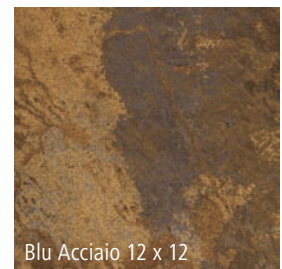

EARTH

through body porcelain

Project: St. John's Fremont Medical Building
Color Shown: Verde

Project: Signal Convenience Store
Color Shown: Random Blended

Verde Del Nilo 12 x 12

Bronzo 12 x 12

Blu Acciaio 12 x 12

Verde Del Nilo 4 x 4

Bronzo 4 x 4

Blu Acciaio 4 x 4

Stock:
12 x 12 have 14 sf/ctn
4 x 4 have 11 sf/ctn
3 x 12 bullnose sold per piece

UNIQUE TILE

417.725.5515
417.725.4411 (fax)
800.348.8453
www.uniquetile.com

PRODUCT INFORMATION

Product	Earth	
Product Description	Through Body porcelain	
Colors	3: Blu Acciano, Bronzo Antica and Verde Del Nilo	
Sizes	12"x12"	4"x4"
Trims	3"x12" Bullnose	
Marketing Info	Yes	

TECHNICAL SPECIFICATIONS